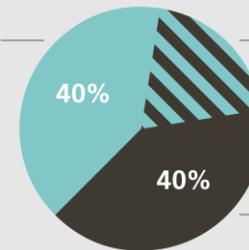

## INNOVATION PROJECT

**Duration:** no limit, usually 6 to 36 months

**Project costs:** amount unlimited

**Own contribution:** 40–60% of the total costs

**Cash contribution:** 5% of the total costs

Funded by Innosuisse